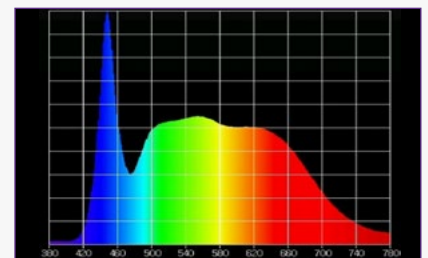

Perfect light instantly available

Every color at your fingertips.

Total control of light with four lighting modes; CCT Mode for true Daylight and Tungsten with fine tuning; HSI Mode to create any color in the 360° color wheel; Gel Mode to quickly dial up many popular gels, and Effects Mode for a dazzling array of creative lighting effects at your fingertips.

GEMINI SPECS

Voltage Range: 100-240VAC, 13-28VDC
Power Consumption: 200W (nominal)
LED Technology: RGBWW
Color Temperature: 2700-10000K
Lighting Intensity: 3.2k @ 10ft / 3m = 557 LUX, 5.6k @ 10ft / 3m = 614 LUX
CRI / TLCI: Daylight: 97, Tungsten: 94
Beam and Field Angle: 95° / 157°
Control: Built-in WIFI, DMX (5 PIN & RJ45), Optional Wireless DMX, Bluetooth, SmartLite Director App
Color Controls: Kelvin Temperature, plus/minus green, Hue, Saturation, Intensity, Gel Presets

PHOTOMETRICS Beam Angle 95° / Field Angle 157°

DAYLIGHT	Footcandles	LUX
3.3ft / 1m	513	5526
10ft / 3m	57	614
16ft / 5m	21	221
33ft / 10m	5	55.3
49ft / 15m	2	24.6

TUNGSTEN	Footcandles	LUX
3.3ft / 1m	466	5012
10ft / 3m	52	557
16ft / 5m	19	201
33ft / 10m	5	50.1
49ft / 15m	2	22.3